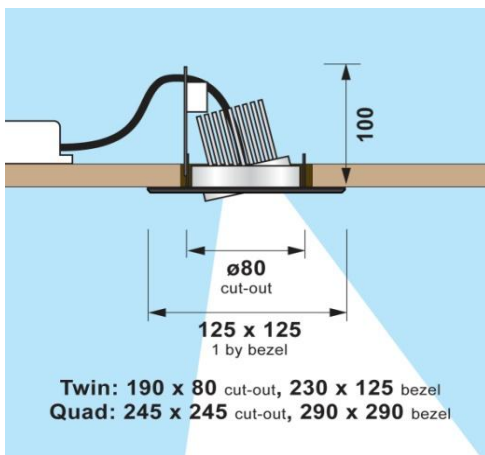

LED651

LED652

LED643

Range:

LED Recessed Downlight

50,000 hr life to 70% lumen maintenance

Mounting:

Recessed - 100mm high

Emergency 3hr. - EM

Optics:

7x high performance CREE XP-E diodes per head

Wattgae/ beam°/ Lumen Package/ Colour Temp & Ra:

7W	24°	535lm	3000°k Ra 80	per head
7W	24°	580lm	4000°k Ra 80	per head
7W	54°	535lm	3000°k Ra 80	per head
7W	54°	580lm	4000°k Ra 80	per head