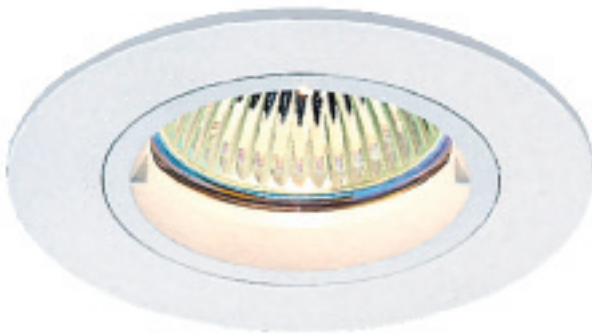

LVRA-A

LVR-F

Range:

Low Voltage Recessed A - Adjustable
F - Fixed

Mounting:

Recessed

Construction:

Cast Aluminium

Controls:

Electronic Transformer

Lamps

51mm Dia 20/35/50w Dichroic