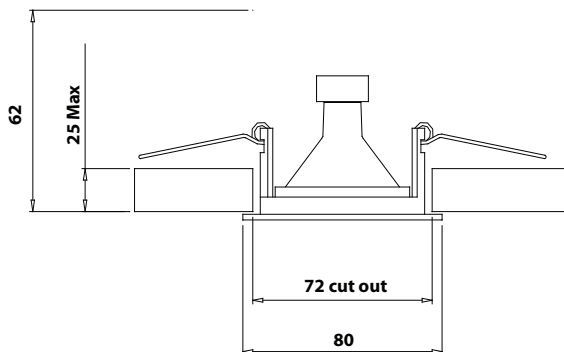

LVRA-A

LVR-F

Range:

Low Voltage Recessed A - Adjustable
F - Fixed

Mounting:

Recessed

Construction:

Cast Aluminium

Controls:

Electronic Transformer

Lamps

51mm Dia 20/35/50w Dichroic