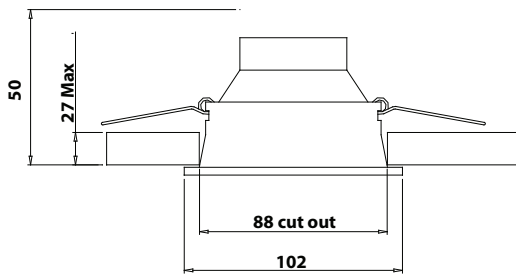

LVRA-A

LVR-F

Range:

Low Voltage Recessed A - Adjustable
F - Fixed

Mounting:

Recessed

Construction:

Cast Aluminium

Controls:

Electronic Transformer

Lamps

51mm Dia 20/35/50w Dichroic