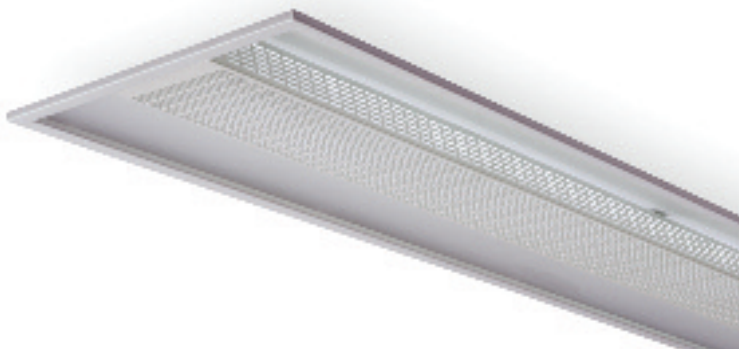

R5iEL

R5iEP

Range:

Recessed Indirect Exposed Louvre/ Exposed Panel

Mounting:

Recessed with Side Arm Supports
Exposed or Concealed Ceiling

Construction:

Sheet Steel-Powder Coated RAL9010

Controls:

High Frequency	- Standard
DALI	- DL
DSI	- DS
Analogue 0-10	- 010
Integral Emergency	- EM

Optics:

Involute Reflector	
Specular-Louvre	- SL
Semi-Specular Louvre	- SSL
Perforated Panel	- PP

Distribution:

R5iEL.154

Efficiency:

DLOR	- Louvre 60%
SHR NOM	- 1.25
SHR MAX	- 1.33
SHR TMAX	- 1.46

Classification:

Specular Louvre 500cd < 65 deg

Options:

600 x 600 Modules	14w/24w T5 1 or 2 Lamp
1200 x 600 Modules	28w/54w T5 1 or 2 Lamp
1200 x 300 Modules	28w/54w T5 1 or 2 Lamp
1500 x 300 Modules	35w/49w T5 1 or 2 Lamp