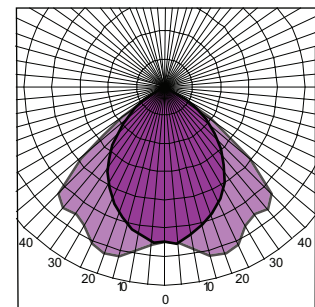

Controls:

High Frequency	- Standard
DALI	- DL
DSI	- DS
Analogue 0-10	- 010
Integral Emergency	- EM

Optics:

Involute Reflector	
Specular-Louvre	- SL
Semi-Specular Louvre	- SSL
Perforated Panel	- PP

Distribution:

R5iEL.154

Efficiency:

DLOR	- Louvre 60%
SHR NOM	- 1.25
SHR MAX	- 1.33
SHR TMAX	- 1.46

Classification:

Specular Louvre 500cd < 65 deg

Options:

600 x 600 Modules	14w/24w T5 1 or 2 Lamp
1200 x 600 Modules	28w/54w T5 1 or 2 Lamp
1200 x 300 Modules	28w/54w T5 1 or 2 Lamp
1500 x 300 Modules	35w/49w T5 1 or 2 Lamp