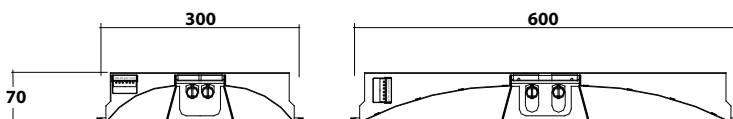

R5iEL

R5iEP

Range:

Recessed Indirect Exposed Louvre/ Exposed Panel

Mounting:

Recessed with Side Arm Supports
Exposed or Concealed Ceiling

Construction:

Sheet Steel-Powder Coated RAL9010

R5iEL.154

Efficiency:

DLOR	- Louvre 60%
SHR NOM	- 1.25
SHR MAX	- 1.33
SHR TMAX	- 1.46

Classification:

Specular Louvre 500cd < 65 deg

Options:

600 x 600 Modules	14w/24w T5 1 or 2 Lamp
1200 x 600 Modules	28w/54w T5 1 or 2 Lamp
1200 x 300 Modules	28w/54w T5 1 or 2 Lamp
1500 x 300 Modules	35w/49w T5 1 or 2 Lamp