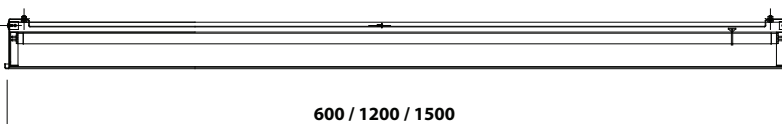

R5iEL

R5iEP

Range:

Recessed Indirect Exposed Louvre/ Exposed Panel

Mounting:

Recessed with Side Arm Supports
Exposed or Concealed Ceiling

Construction:

Sheet Steel-Powder Coated RAL9010

Controls:

High Frequency	- Standard
DALI	- DL
DSI	- DS
Analogue 0-10	- 010
Integral Emergency	- EM

Optics:

Involute Reflector	
Specular-Louvre	- SL
Semi-Specular Louvre	- SSL
Perforated Panel	- PP

Distribution:

R5iEL.154

Efficiency:

DLOR	- Louvre 60%
SHR NOM	- 1.25
SHR MAX	- 1.33
SHR TMAX	- 1.46

Classification:

Specular Louvre 500cd < 65 deg

Options:

600 x 600 Modules	14w/24w T5 1 or 2 Lamp
1200 x 600 Modules	28w/54w T5 1 or 2 Lamp
1200 x 300 Modules	28w/54w T5 1 or 2 Lamp
1500 x 300 Modules	35w/49w T5 1 or 2 Lamp