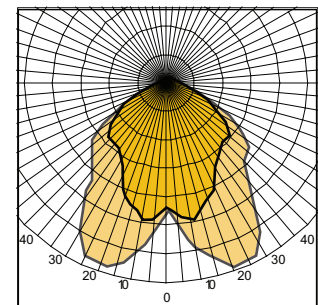

Range:

Recessed Downlight Horizontal Lamp Specular
Cross Blade Reflector 200/240mm Diameter

Mounting:

Recessed

Construction:

Cast Aluminium / Moulded Gear Housing

Controls:

High Frequency	- Standard
DALI	- DL
DSI	- DS
Analogue 0-10	- 010
Remote Emergency	- REM

Optics:

Specular Reflector Cross Blade Insert

Distribution:

RDHCB.2026

Efficiency:

DLOR	- 60%
SHR NOM	- 1.76
SHR MAX	- 1.92

Classification:

Specular Reflector 500cd < 65 deg

Options:

200mm Diameter Single lamp 13w,18w,26w PLC
26w,32w,42w PLT

200mm Diameter Twin Lamp 13w,18w,26w PLC

240mm Diameter Single lamp 18w,26w PLC
26w,32w,42w PLT

240mm Diameter Twin Lamp 18w,26w PLC
26w,32w,42w PLT