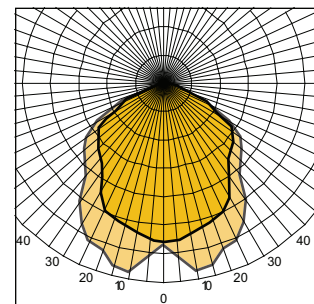

Range:

Recessed Downlight Horizontal Lamp
Faceted Reflector 200/240mm Diameter

Mounting:

Recessed

Construction:

Cast Aluminium / Moulded Gear Housing

Controls:

| | |
|------------------|------------|
| High Frequency | - Standard |
| DALI | - DL |
| DSI | - DS |
| Analogue 0-10 | - 010 |
| Remote Emergency | - REM |

Optics:

Diamond Facet Specular Reflector

Distribution:

RDHF2.126

Efficiency:

| | |
|---------|--------|
| DLOR | - 60% |
| SHR NOM | - 2.00 |
| SHR MAX | - 2.03 |

Classification:

Specular Reflector 500cd < 65 deg

Options:

200mm Diameter Single lamp 13w,18w,26w PLC
26w,32w,42w PLT

200mm Diameter Twin Lamp 13w,18w,26w PLC

240mm Diameter Single lamp 18w,26w PLC
26w,32w,42w PLT

240mm Diameter Twin Lamp 18w,26w PLC
26w,32w,42w PLT