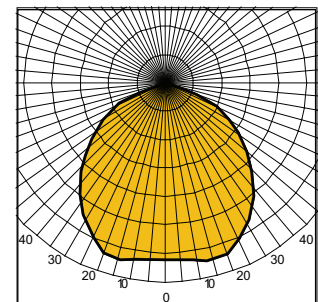

### Efficiency:

DLOR	- 50%
SHR NOM	- 2.00
SHR MAX	- 2.03