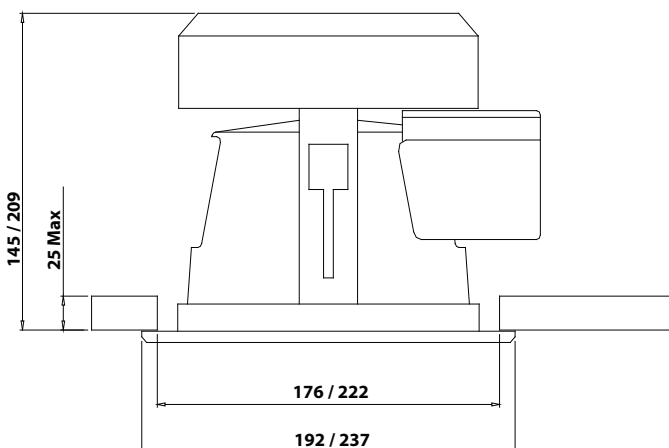

Distribution:

RDHPS.24.2026

Efficiency:

DLOR	- 50%
SHR NOM	- 2.00
SHR MAX	- 2.03

Classification:

Specular Louvres 500cd < 65 deg

Options:

200mm Diameter Single lamp 13w,18w,26w PLC
26w,32w,42w PLT

200mm Diameter Twin Lamp 13w,18w,26w PLC

240mm Diameter Single lamp 18w,26w PLC
26w,32w,42w PLT

240mm Diameter Twin Lamp 18w,26w PLC
26w,32w,42w PLT