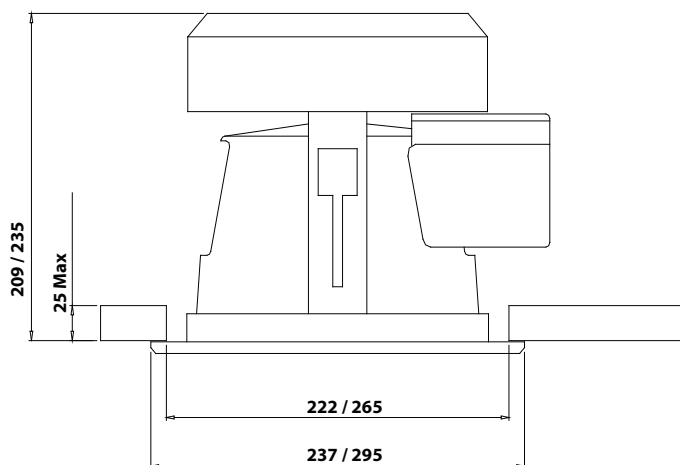

Range:

Recessed Downlight Horizontal Lamp
240mm/300mm Dia Turbo Reflector

Mounting:

Recessed

Construction:

Cast Aluminium / Moulded Gear Housing

Controls:

High Frequency	- Standard
DALI	- DL
DSI	- DS
Analogue 0-10	- 010
Remote Emergency	- REM

Optics:

Specular Reflector / Turbo Insert

Distribution:

RDHTU.226

Efficiency:

DLOR	- 60%
SHR NOM	- 1.65
SHR MAX	- 1.83

Classification:

Specular Reflector 500cd < 65 deg

Options:

240mm Diameter Single lamp	18w,26w 32w,42w PLT
240mm Diameter Twin Lamp	13w,26w 32w,42w PLT
300mm Diameter Single lamp	26w,32w,42w 57w PLT
300mm Diameter Twin Lamp	26w,32w,42w 57w PLT