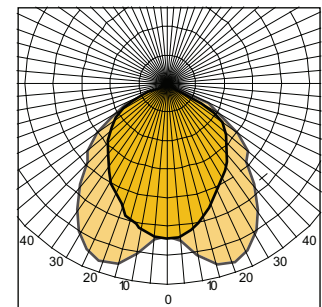

Range:

Recessed Downlight Horizontal Lamp
240mm/300mm Dia Turbo Reflector

Mounting:

Recessed

Construction:

Cast Aluminium / Moulded Gear Housing

Controls:

High Frequency	- Standard
DALI	- DL
DSI	- DS
Analogue 0-10	- 010
Remote Emergency	- REM

Optics:

Specular Reflector / Turbo Insert

Distribution:

RDHTU.226

Efficiency:

DLOR	- 60%
SHR NOM	- 1.65
SHR MAX	- 1.83

Classification:

Specular Reflector 500cd < 65 deg

Options:

240mm Diameter Single lamp	18w,26w 32w,42w PLT
240mm Diameter Twin Lamp	13w,26w 32w,42w PLT
300mm Diameter Single lamp	26w,32w,42w 57w PLT
300mm Diameter Twin Lamp	26w,32w,42w 57w PLT