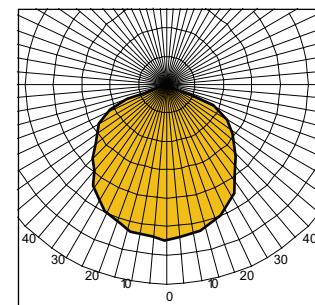

RDV110  
RDV130

**Range:**

Recessed Vertical Lamp 110/130mm Dia

**Mounting:**

Recessed

**Construction:**

Cast Aluminium Pressed Steel

**Controls:**

High Frequency	- Standard
DALI	- DL
DSI	- DS
Analogue 0-10	- 010
Remote Emergency	- REM

**Optics:**

Specular Diamond Facet Reflector

**Distribution:**

RDV.13.126

**Efficiency:**

DLOR	- 40 %
SHR NOM	- 2.00
SHR MAX	- 2.03
SHR TMAX	- 2.22