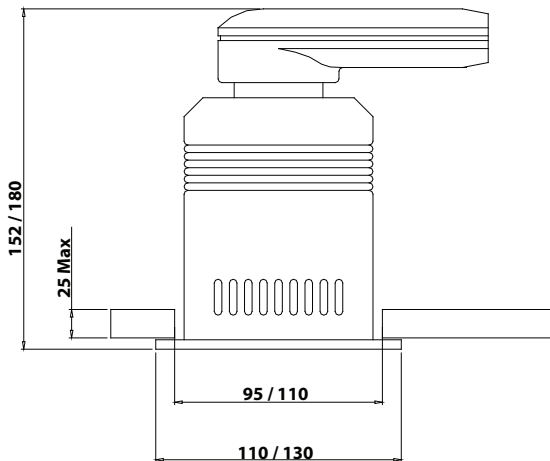

RDV110  
RDV130

**Range:**

Recessed Vertical Lamp 110/130mm Dia

**Mounting:**

Recessed

**Construction:**

Cast Aluminium Pressed Steel

**Controls:**

**Lamps :**

110mm Dia	10w,13w,18w and 26w PLC
130mm Dia	10w,13w,18w,and 26w PLC 26w and 32w PLT

**Options**

White Bezel	- WB
Chrome Bezel	- CB
Brushed Aluminium Bezel	- BA
Sealed Glass	- SG
Dropped Glass	- DG