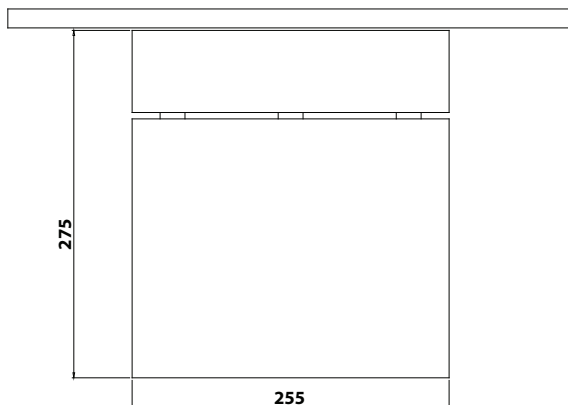

Standard Housing

Emergency Housing

Range:

Surface Downlighter Horizontal Lamp

Mounting:

Surface

Construction:

Spun Aluminium

Efficiency:

DLOR	- 50%
SHR NOM	- 2.00
SHR MAX	- 2.03

Classification:

Satin Reflector 1500cd < 65 deg

Options:

255mm Diameter Single lamp 26w,32w,42w PLT

255mm Diameter Twin Lamp 26w,32w,42w PLT