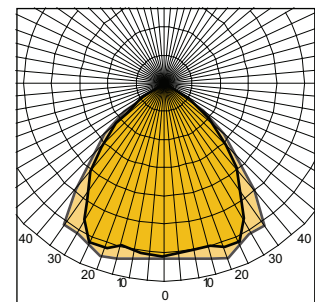

Efficiency:

DLOR	- 50%
SHR NOM	- 2.00
SHR MAX	- 2.03

Classification:

Satin Reflector 1500cd < 65 deg

Options:

255mm Diameter Single lamp 26w,32w,42w PLT

255mm Diameter Twin Lamp 26w,32w,42w PLT